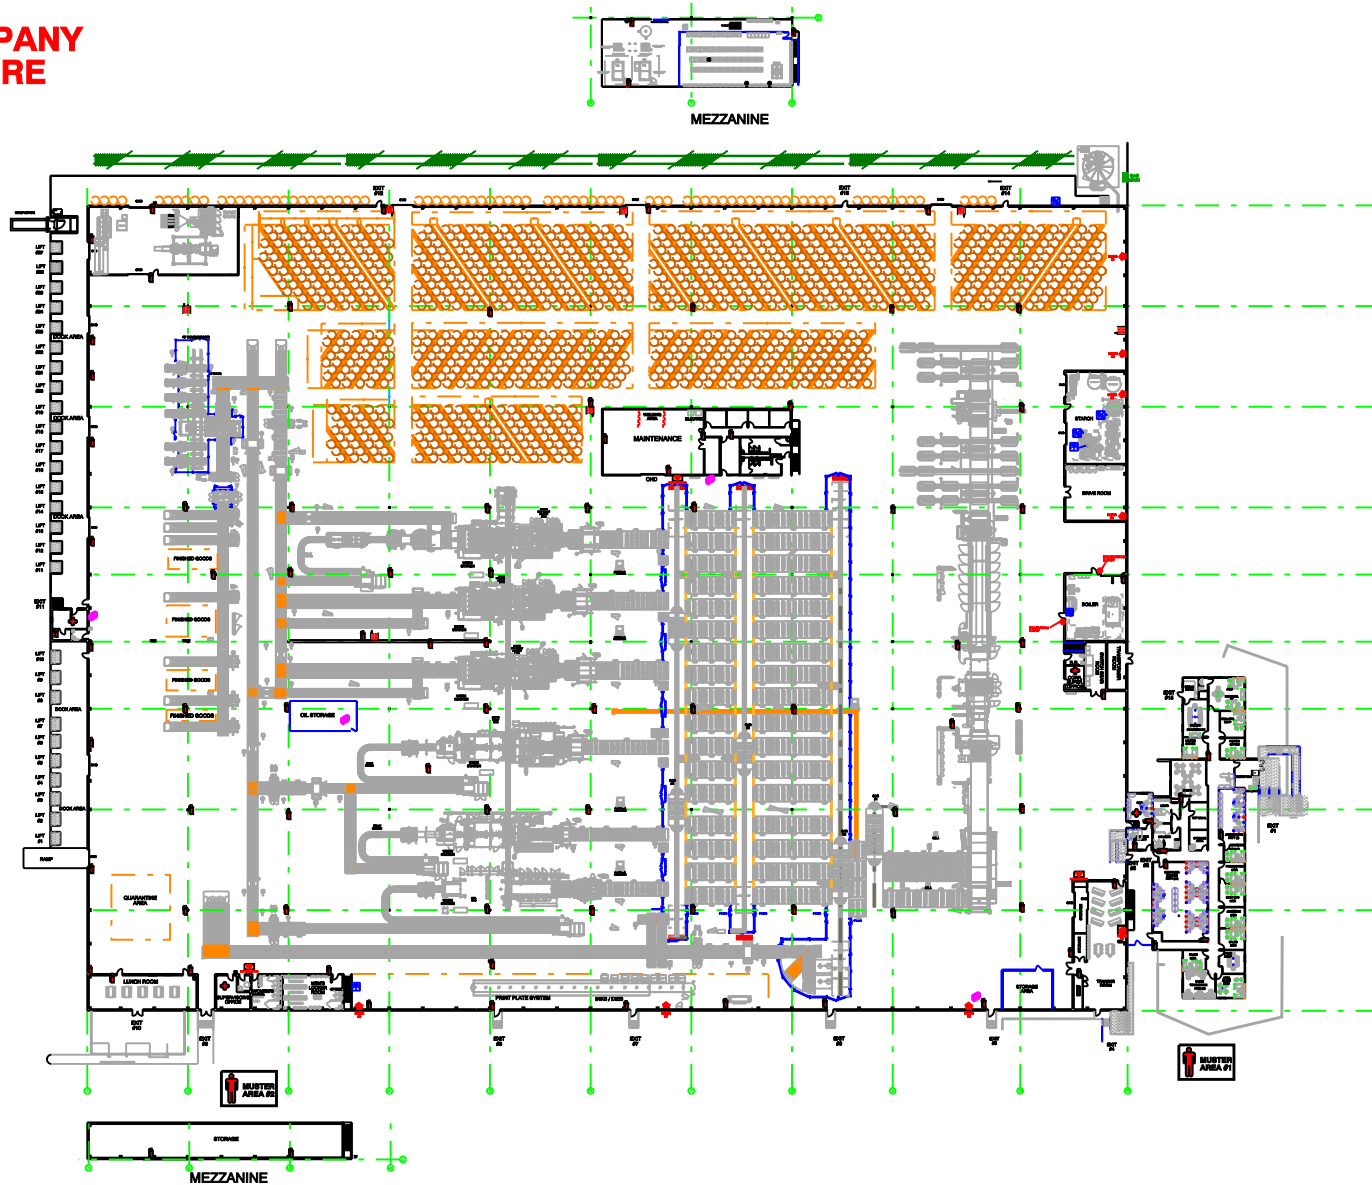

**YOUR COMPANY
LOGO HERE**

- FIRE EXTINGUISHER
- FIRE HOSE
- FIRE PULL
- SPRINKLER RISER
- FIRST AID KIT
- DEFIBRILLATOR
- EYE WASH STATION
- EMERGENCY SHOWER
- EMERGENCY E-STOP
- SPILL KIT
- MUSTER AREA

LAST REVISION BJ JUNE 13, 2011 PLAQUE #270-LAYOUT03.15.10

CREATED BY P&D ENVIRONMENTAL SERV. (513)984-1154